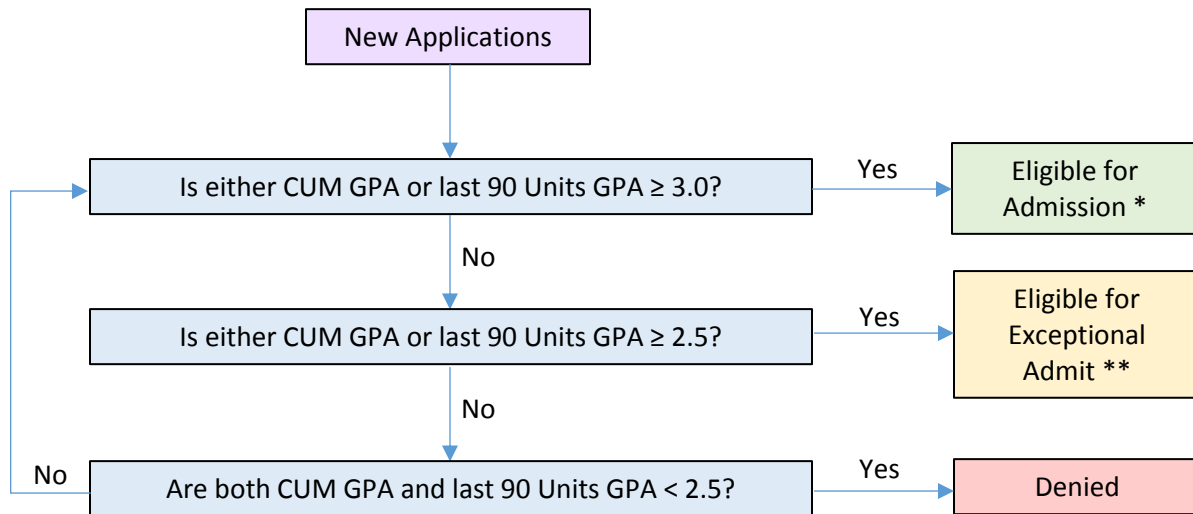

## GPA Requirement for Graduate Admissions

*\* At the discretion of the graduate program coordinator*

*\*\* At the discretion of the graduate program coordinator and the Dean of Graduate Studies*

Cumulative GPA	Last 90 GPA	Status
≥ 3.0	≥ 3.0	Eligible for Admission
≥ 3.0	≥ 2.5	Eligible for Admission
≥ 3.0	< 2.5	Eligible for Admission
≥ 2.5	≥ 3.0	Eligible for Admission
< 2.5	≥ 3.0	Eligible for Admission
≥ 2.5	≥ 2.5	Eligible for Exceptional Admit
≥ 2.5	< 2.5	Eligible for Exceptional Admit
< 2.5	≥ 2.5	Eligible for Exceptional Admit
< 2.5	< 2.5	Denied