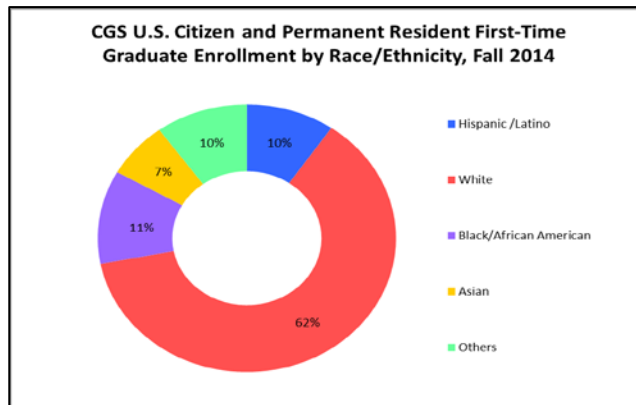

CGS Race/Ethnicity Data*

CSUSB Race/Ethnicity Data*

**Non-resident status overrides any race/ethnic identification; the Hispanic/Latino category overrides any other race/ethnic identification.*